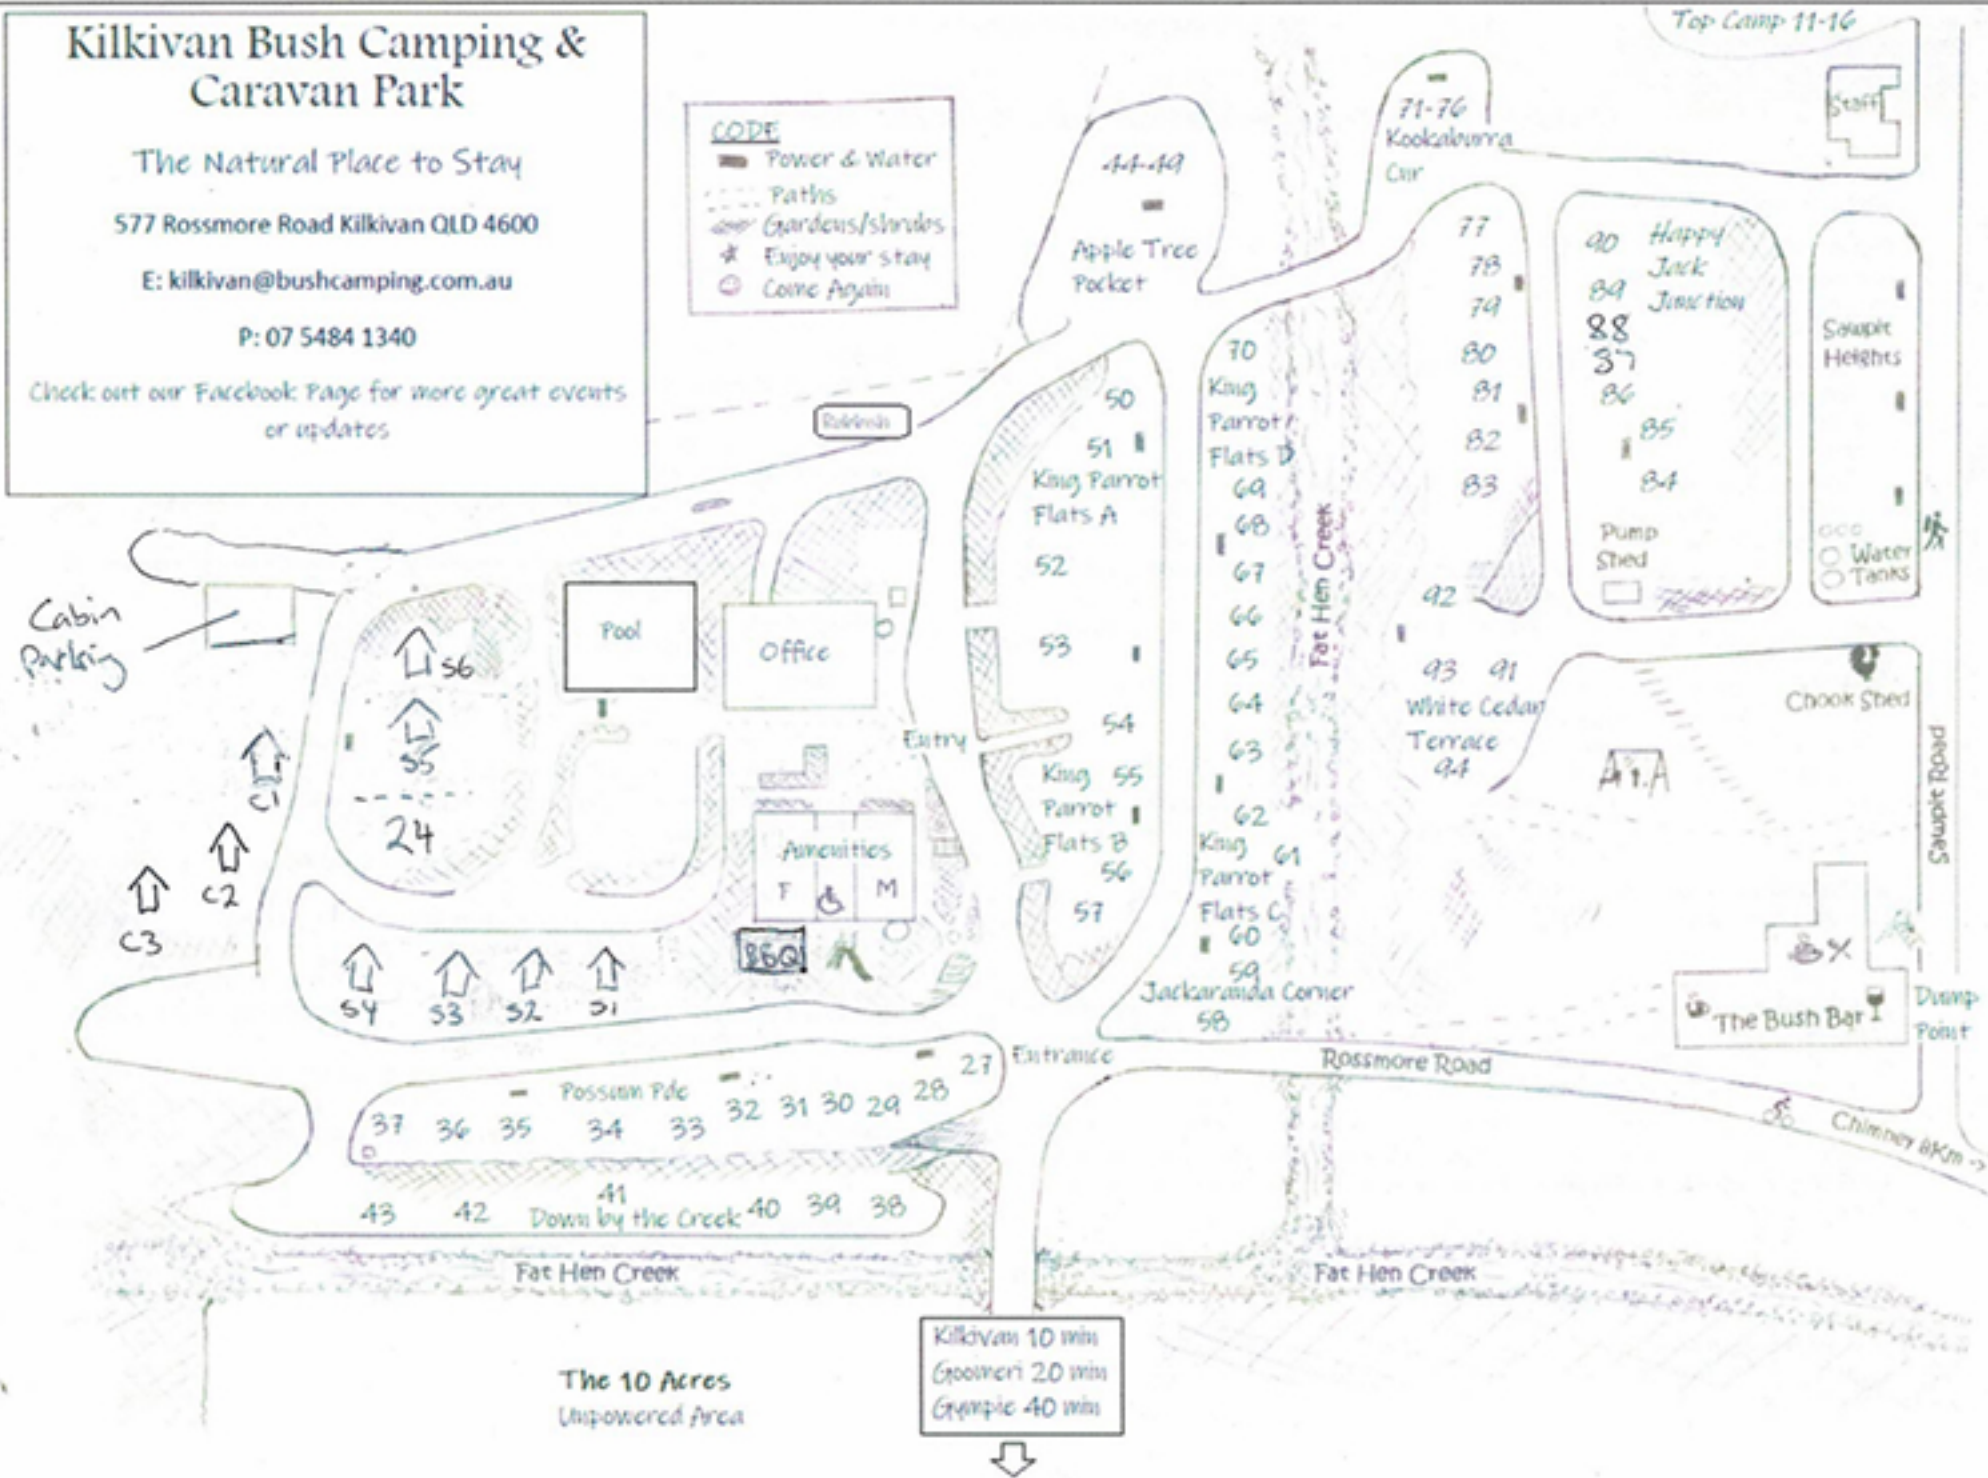

CODE

- Power & Water
- Paths
- Gardens/lanes
- Enjoy your stay
- Come Again

The 10 Acres
Unpowered Area

Kilkivan 10 mins
Goolmeri 20 mins
Gympie 40 mins